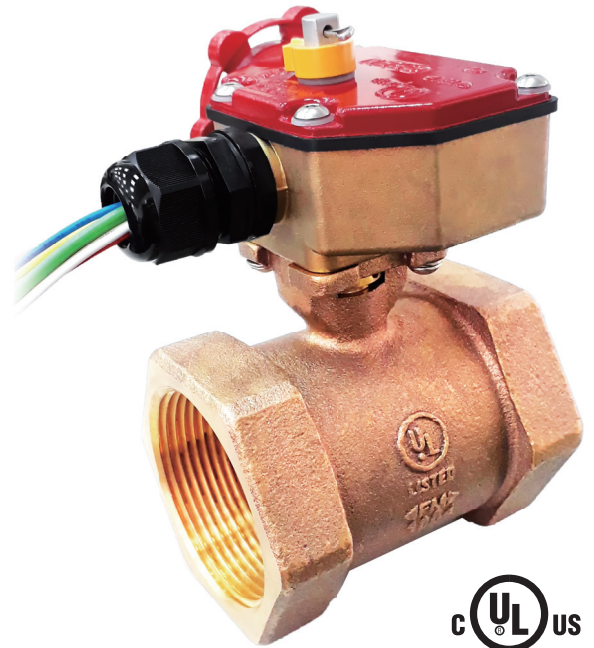

HBS

300G series

UL Signal Butterfly Valve

Working Pressure : 300PSI / 20.7Bar

Connection: 1"~2.5" Theraded end

ITEM	PARTS	MATERIAL
1	BODY	BRONZE
2	DISC	SS304
3	HANDWHEEL	WCB
4	SEAT	VITOM
5	INDICATOR	POWDER METALLURGY
6	HOUSING	BRASS
7	COVER	BRASS

SIZES		DIMENSIONS (MM)				
Inch	mm	A	B	C(BSPT Thread)	D	E
1"	DN 25	120	44.5	1"	54	126
1.25"	DN 32	120	55	1 1/4"	66.7	130
1.5"	DN 40	120	60	1 1/2"	73	142
2"	DN 50	120	79	2"	82.6	156
2.5"	DN 65	120	96	2 1/2"	114	168