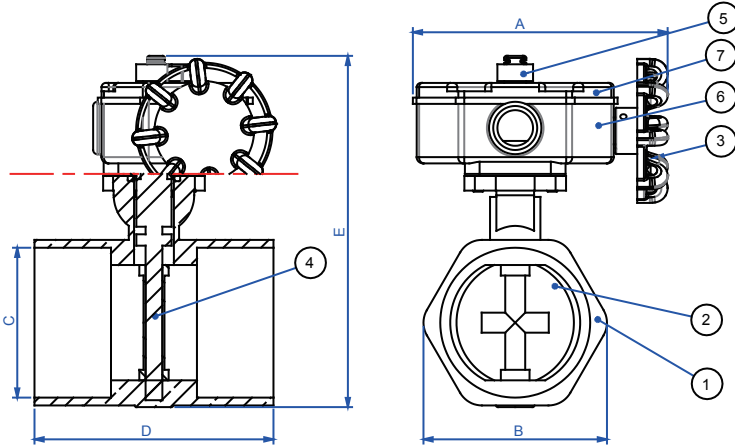

HBS

300G series

UL Signal Butterfly Valve

Working Pressure : 300PSI / 20.7Bar

Connection: 1"~2.5" Theraded end

ITEM	PARTS	MATERIAL
1	BODY	BRONZE
2	DISC	SS304
3	HANDWHEEL	WCB
4	SEAT	VITOM
5	INDICATOR	POWDER METALLURGY
6	HOUSING	BRASS
7	COVER	BRASS

SIZES		DIMENSIONS (MM)				
Inch	mm	A	B	C(BSPT Thread)	D	E
1"	DN 25	120	44.5	1"	54	126
1.25"	DN 32	120	55	1 1/4"	66.7	130
1.5"	DN 40	120	60	1 1/2"	73	142
2"	DN 50	120	79	2"	82.6	156
2.5"	DN 65	120	96	2 1/2"	114	168