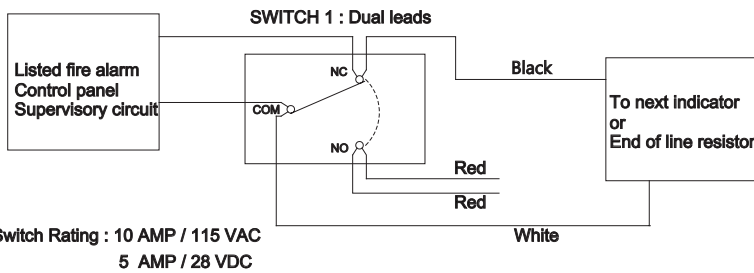

HBS

300G series

UL Signal Butterfly Valve

Working Pressure : 300PSI / 20.7Bar

Connection: 1"~2.5" Theraded end

ITEM	PARTS	MATERIAL
1	BODY	BRONZE
2	DISC	SS304
3	HANDWHEEL	WCB
4	SEAT	VITOM
5	INDICATOR	POWDER METALLURGY
6	HOUSING	BRASS
7	COVER	BRASS

SIZES		DIMENSIONS (MM)				
Inch	mm	A	B	C(BSPT Thread)	D	E
1"	DN 25	120	44.5	1"	54	126
1.25"	DN 32	120	55	1 1/4"	66.7	130
1.5"	DN 40	120	60	1 1/2"	73	142
2"	DN 50	120	79	2"	82.6	156
2.5"	DN 65	120	96	2 1/2"	114	168