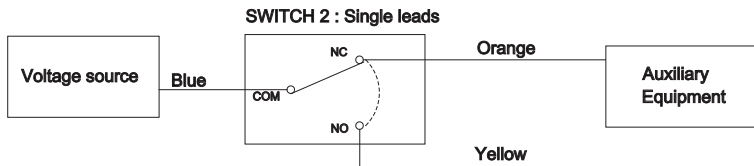

HBS

300G series

UL Signal Butterfly Valve

Working Pressure : 300PSI / 20.7Bar

Connection: 1"~2.5" Theraded end

ITEM	PARTS	MATERIAL
1	BODY	BRONZE
2	DISC	SS304
3	HANDWHEEL	WCB
4	SEAT	VITOM
5	INDICATOR	POWDER METALLURGY
6	HOUSING	BRASS
7	COVER	BRASS

SIZES		DIMENSIONS (MM)				
Inch	mm	A	B	C(BSPT Thread)	D	E
1"	DN 25	120	44.5	1"	54	126
1.25"	DN 32	120	55	1 1/4"	66.7	130
1.5"	DN 40	120	60	1 1/2"	73	142
2"	DN 50	120	79	2"	82.6	156
2.5"	DN 65	120	96	2 1/2"	114	168